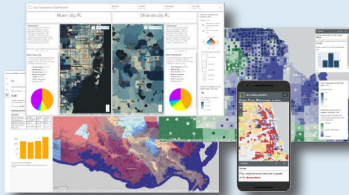

SymGEO

Nonprofit Specialists

TELL A STORY TO REMEMBER WITH YOUR DATA

Project Metrics

"SymGEO has the unique ability to distill content into compelling visual geospatial products and narratives that tell a story and help track impacts. It has been a great experience working with them collaboratively."

- Director, Partnerships and Strategy,
Lincoln Institute of Land Policy

Donor Impact Portals

"The impact of the prototype on our donors was nothing short of astounding. Collaborating with SymGEO to craft a functional prototype during the feedback-gathering phase proved instrumental!"